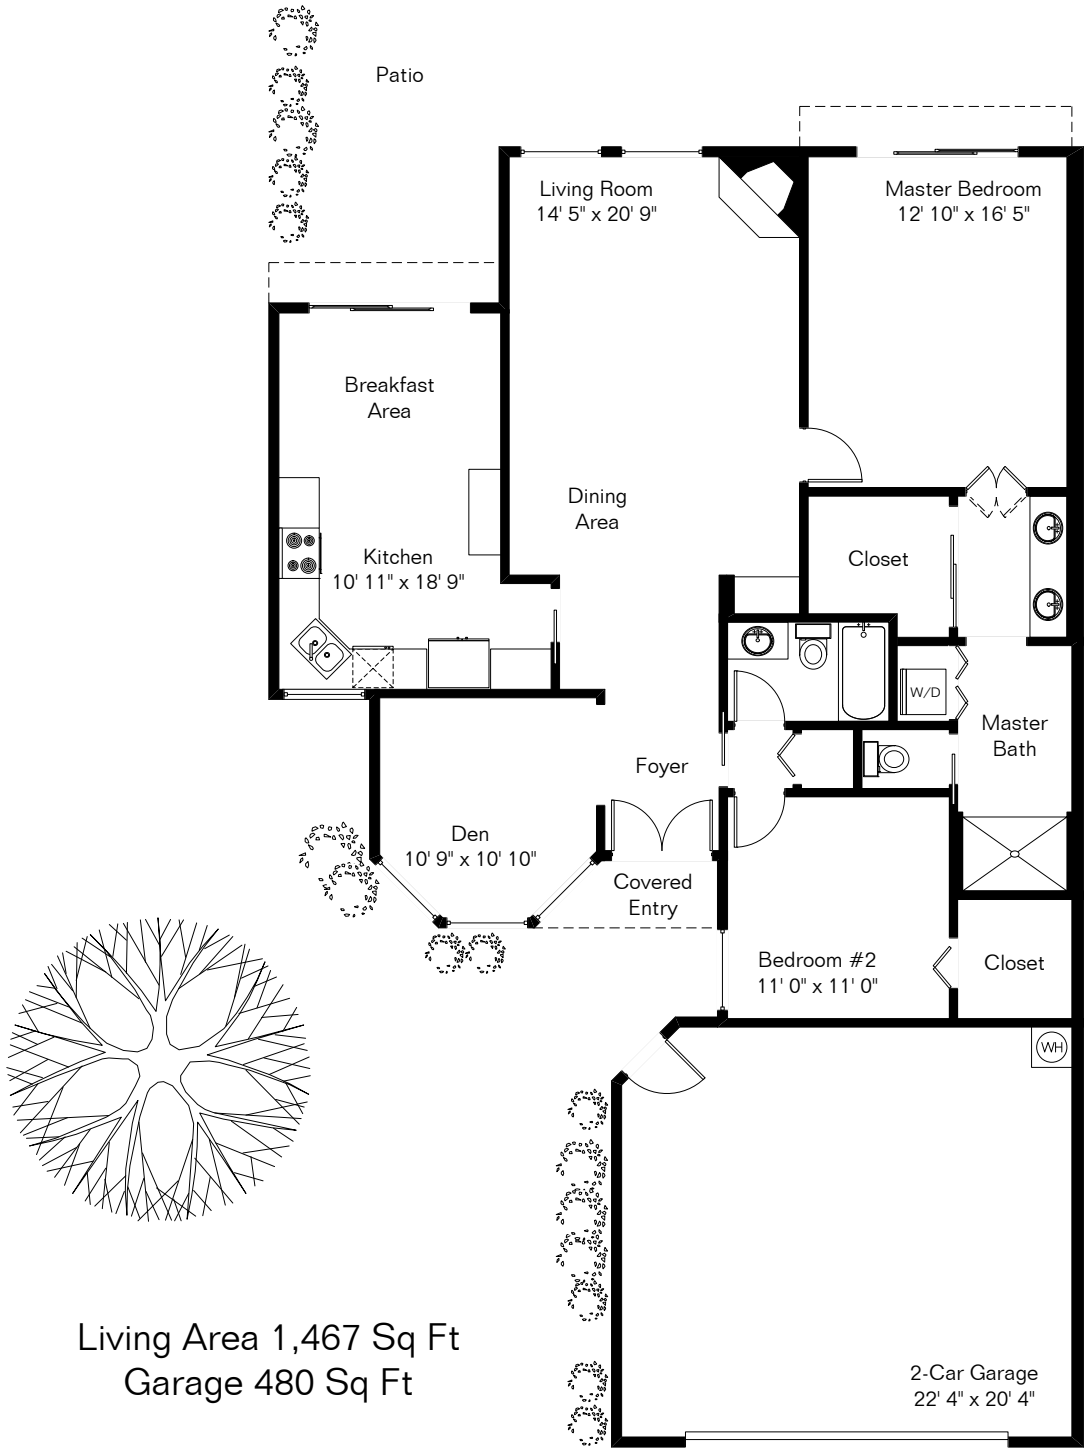

The square footages and room size information are deemed to be reliable but are not guaranteed and should be independently verified.

# 7201 E Rosslare Dr

Living Area 1,467 Sq Ft  
Garage 480 Sq Ft

Site Visit May 2014

Copyright 2014 Floor Plans First! LLC  
All Rights Reserved.

[www.FloorPlansFirst.com](http://www.FloorPlansFirst.com)

Toll Free (877) 887-1500  
Voice (520) 881-1500  
Fax (520) 791-7701